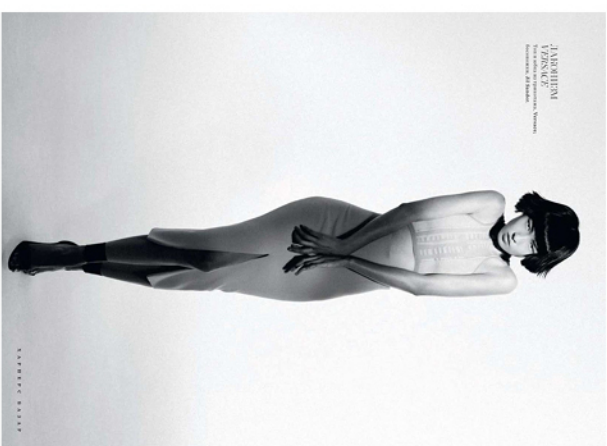

王潇
Wang Xiao

Height:177 Bust/Waist:84 Waist:60 Hips:88 Shoes:38 Hair:Black Eyes: Black